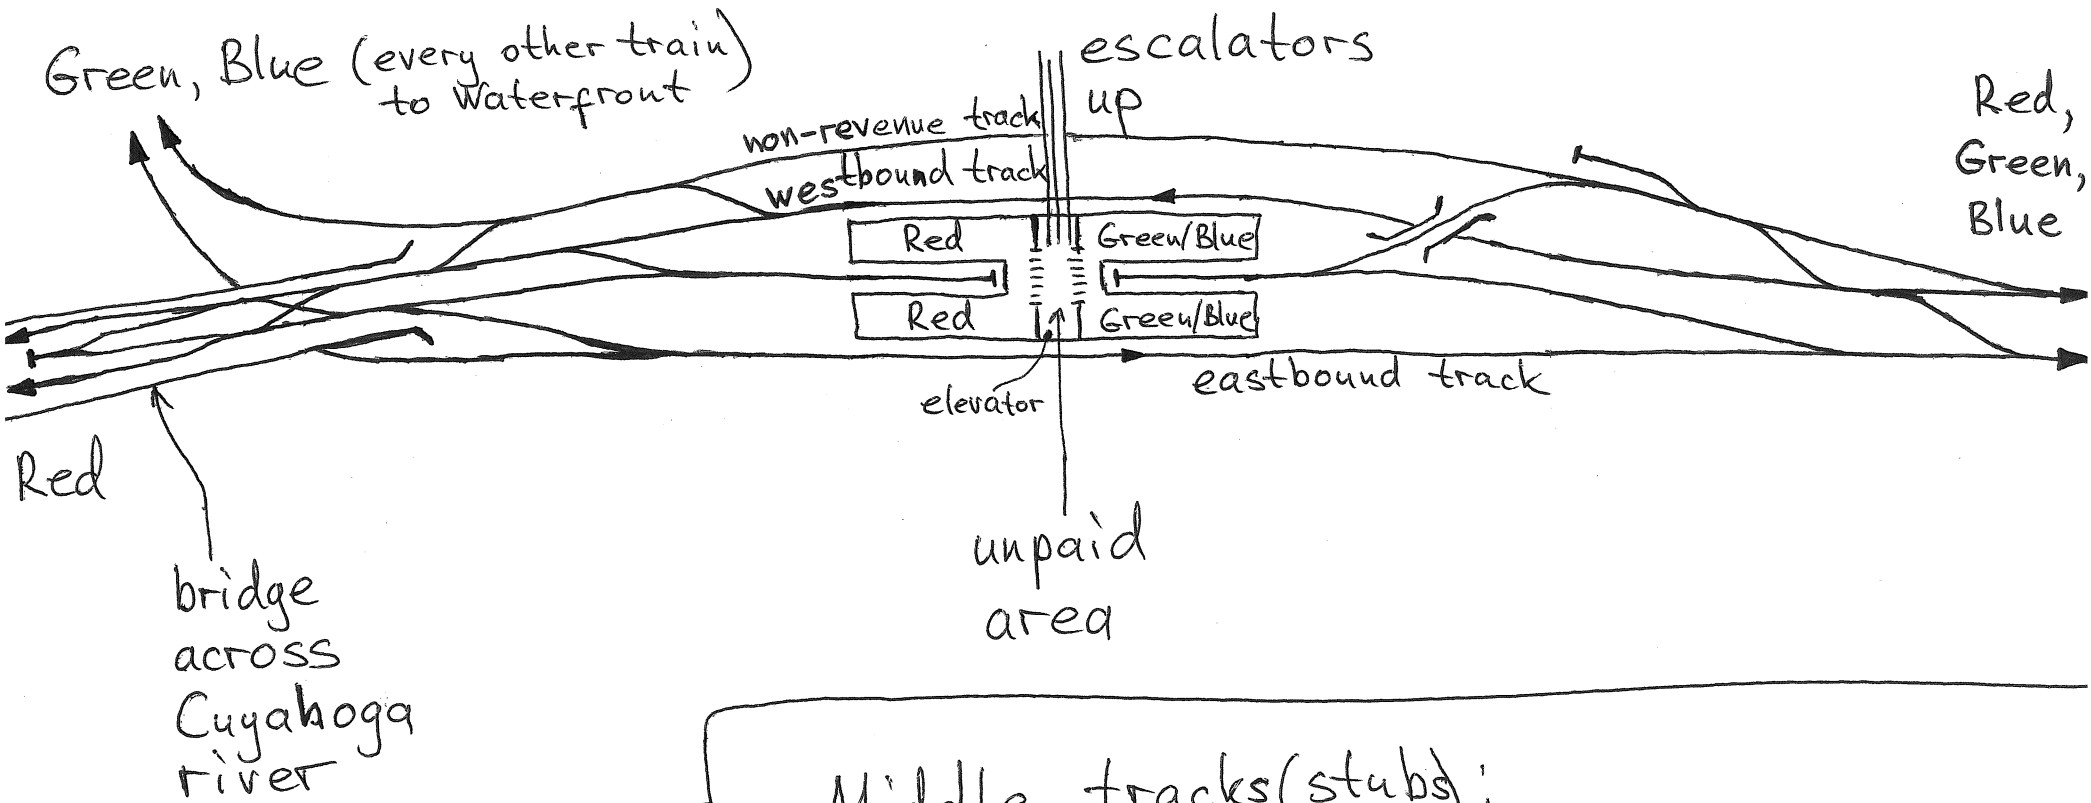

Tower City RTA

by Yuri Popov
(yopopov@gmail.com)

Bridge stub track:
Some Green/Blue trains during weekday rush hours

Middle tracks (stubs):

- Red line - short turns Brookpark - TC (weekday rush hours only)
- Green/Blue lines - every other train (daily)